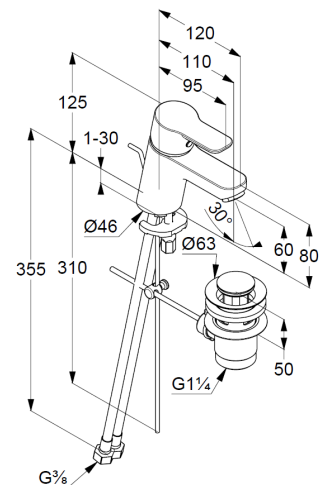

Technical Data

Product: KLUDI PURE&EASY
single lever basin mixer 60
DN 15

Article-Nr.: 373850565

Surface: 05 chrome

Product description

manufacturer KLUDI GmbH & Co. KG
Typ: KLUDI PURE&EASY
single lever basin mixer 60,
DN 15/ PN 10
Art. Nr. 373850565
basin mixer
single lever mixer
single hole mounted
solid handle, metal
aerator M24
ceramic cartridge with hotwater safety device
flow rate at 3 bar = 7 l/ min.
flexible hoses G 3/8 DVGW approved
rapid installation set
pop up waste 1 1/4" metal

Product Picture

Dimensional drawing

Flow rate diagram